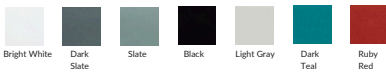

AVAILABLE COLORS