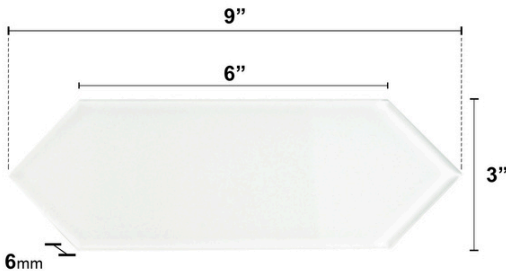

AVAILABLE SIZES