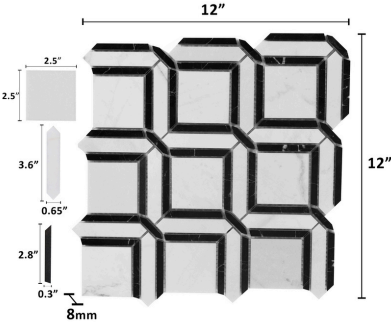

AVAILABLE COLORS

AVAILABLE SIZES