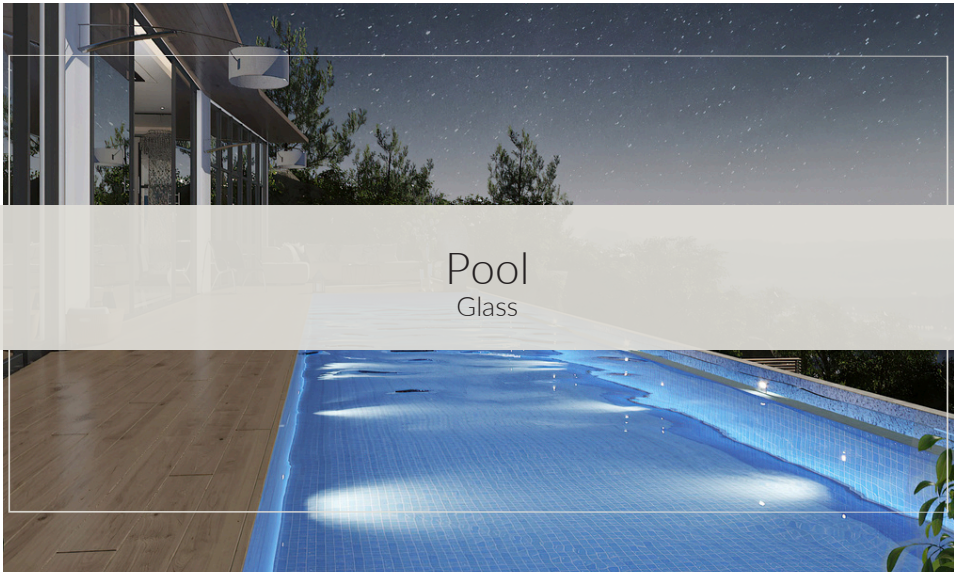

Giorbello

Pool