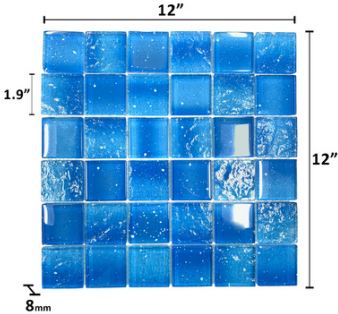

AVAILABLE COLORS

AVAILABLE SIZES