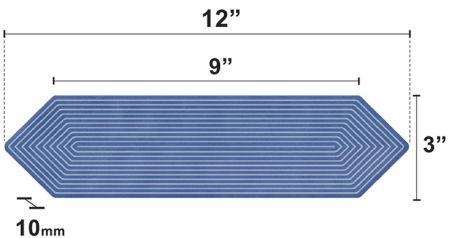

Giorbello

Ceramic Picket

Country of origin

INDIA

RECOMMENDED INSTALLATIONS

	Standard	Our Result
P.E.I Rating	PEI 4	PEI 4
Water Absorption	>10%	>10%
Tile Grade	Grade 4	Grade 4

Description	Size	Finish
Giorbello Ceramic Tiles	3X12	Glossy