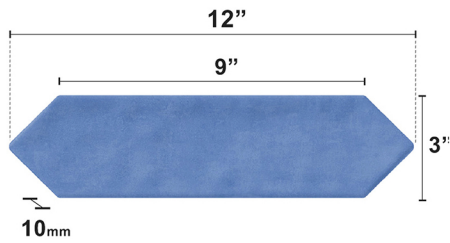

Giorbello

Ceramic Picket

Country of origin

INDIA

RECOMMENDED INSTALLATIONS

	Standard	Our Result
P.E.I Rating	PEI 4	PEI 4
Water Absorption	>10%	>10%
Tile Grade	Grade 4	Grade 4

Description	Size	Finish
Giorbello Ceramic Tiles	3X12	Glossy