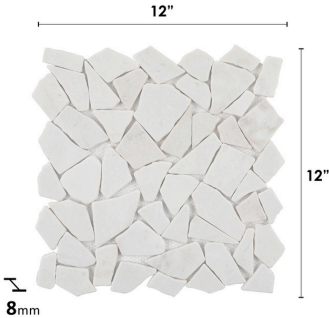

AVAILABLE COLORS

AVAILABLE SIZES