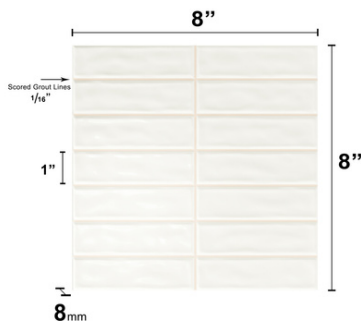

AVAILABLE COLORS

AVAILABLE SIZES