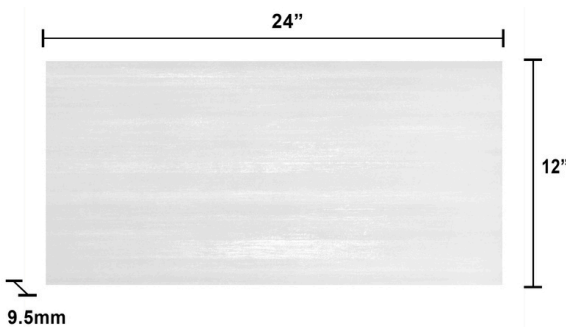

AVAILABLE COLORS

AVAILABLE SIZES