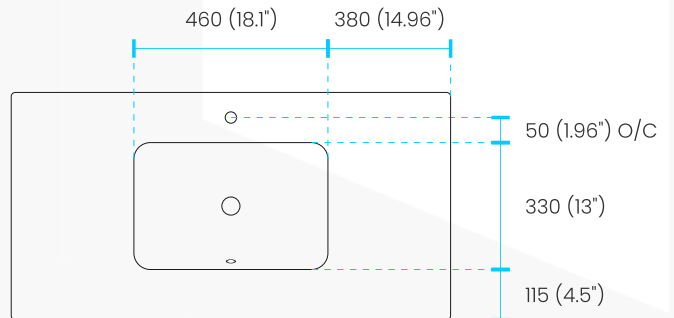

Dimensions:	width	depth	height
inches	48"	22"	34.71"
mm	1220	560	881.6

. FRONT ELEVATION

. SIDE ELEVATION

. TOP ELEVATION

Sink: DVTB48-TOP

Countertop Thickness: 18 (0.71")

Sku: DVTB48			
Dimensions:	width	depth	height
inches	48"	22"	0.71"
mm	1220	560	18
Faucet Hole ø: 1.38" (35) Drain Hole ø: 1.75" (44.45)			