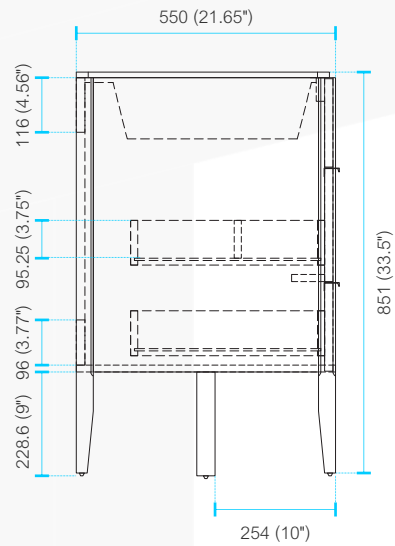

Dimensions:	width	depth	height
inches	48"	22"	34.71"
mm	1220	560	881.6

. FRONT ELEVATION

. SIDE ELEVATION

. TOP ELEVATION

Sink: DVTB48-TOP

Countertop Thickness: 18 (0.71")

Sku: DVTB48			
Dimensions:	width	depth	height
inches	48"	22"	0.71"
mm	1220	560	18
Faucet Hole ø: 1.38" (35) Drain Hole ø: 1.75" (44.45)			