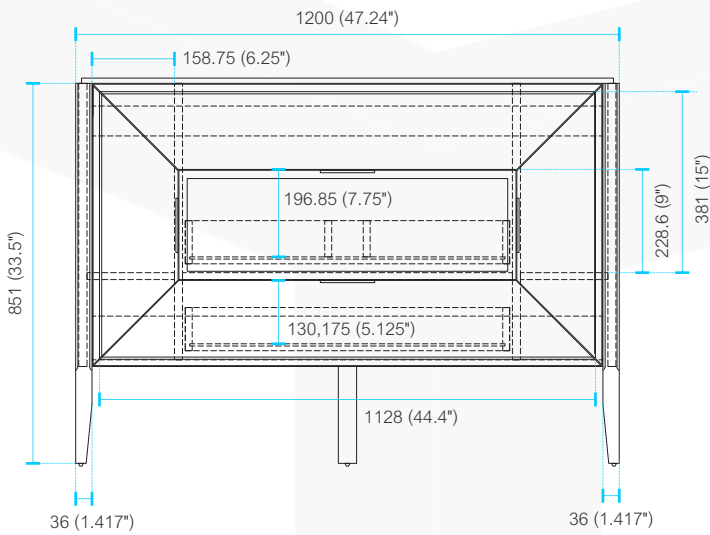

Dimensions:	width	depth	height
inches	48"	22"	34.71"
mm	1220	560	881.6

. FRONT ELEVATION

. SIDE ELEVATION

. TOP ELEVATION

Sink: DVTB48-TOP

Countertop Thickness: 18 (0.71")

Sku: DVTB48			
Dimensions:	width	depth	height
inches	48"	22"	0.71"
mm	1220	560	18
Faucet Hole ø: 1.38" (35) Drain Hole ø: 1.75" (44.45)			