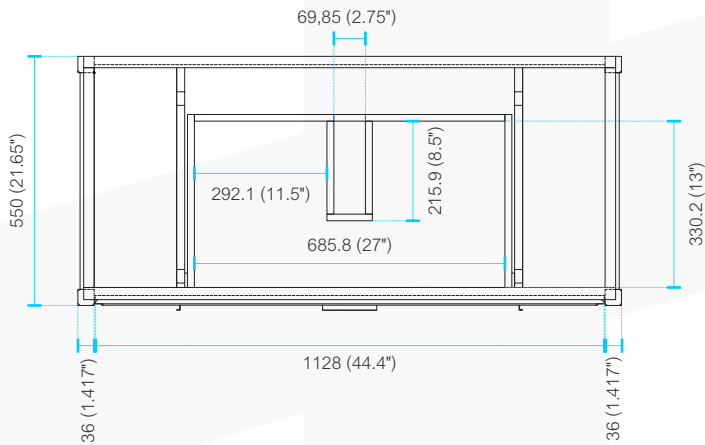

Dimensions:	width	depth	height
inches	48"	22"	34.71"
mm	1220	560	881.6

. FRONT ELEVATION

. SIDE ELEVATION

. TOP ELEVATION

Sink: DVTB48-TOP

Countertop Thickness: 18 (0.71")

Sku: DVTB48			
Dimensions:	width	depth	height
inches	48"	22"	0.71"
mm	1220	560	18
Faucet Hole ø: 1.38" (35) Drain Hole ø: 1.75" (44.45)			