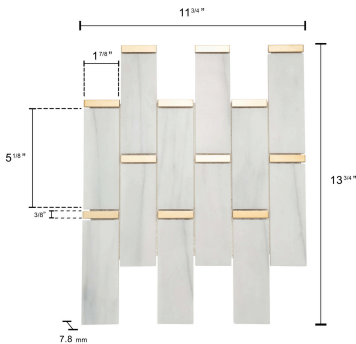

Giorbello

Gold Trim

Gold Trim Marble

COUNTRY OF ORIGIN

China

RECOMMENDED INSTALLATIONS

F B C P F
Floor Bathroom Countertop Pool Fireplace

K S
Kitchen Shower

TEST RESULTS

	STANDARD	RESULT
P.E.I Rating	PEI 3	PEI 3
Water Absorption	0.1%	0.1%
Tile Grade	Grade 4	Grade 4

PRODUCT

DESCRIPTION

SIZE

FINISH

AVAILABLE COLORS

AVAILABLE SIZES