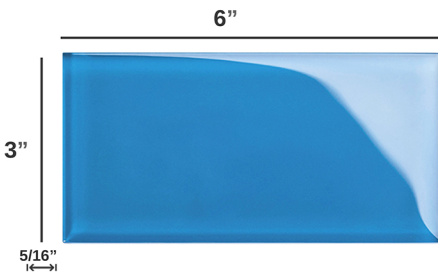

Giorbello

3 X 6 Glass Subway Tile

Country of origin

CHINA

RECOMMENDED INSTALLATIONS

Wall Backsplash Shower Pool

Standard

Our Result

Grade 1

Description

Size

Finish

Giorbello Subway Tiles

3X6

Glossy high sheen

G5904
Powder room
green