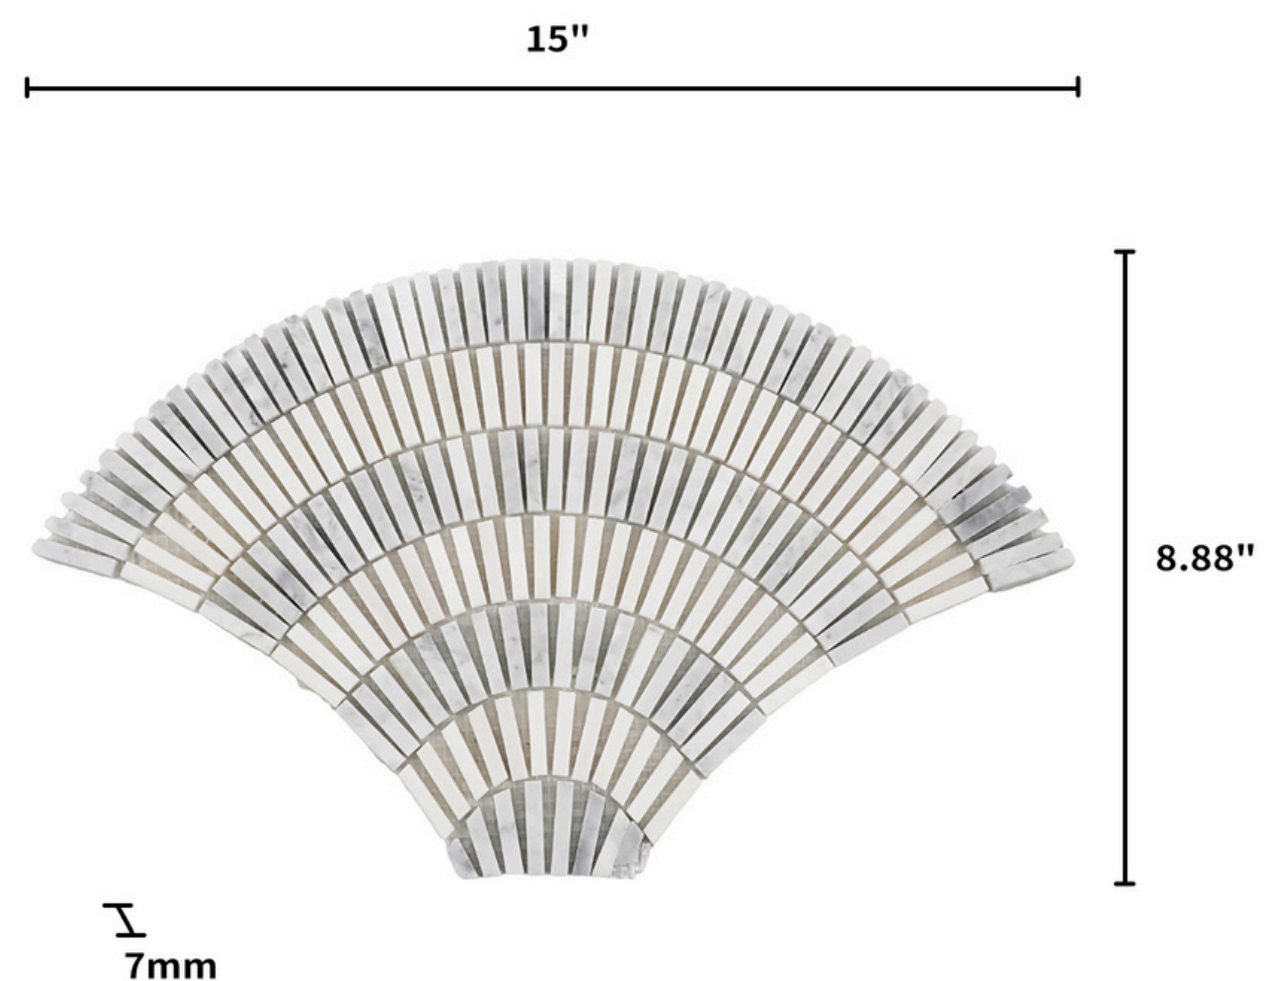

GIORBELLO

FAN PATTERN MARBLE

Description

Giorbello Fan Pattern Marble (White Carrara)

Size

15"x8.88"

Finish

Honed

SIZE	THICKNES	P.E.I. Rating	PCS / BOX	SQFT / BOX	LBS / BOX
15"x8.88"	7mm	II, Light Traffic	10	5.45	15.7

Recommended Installations

Country of origin

CHINA

The images shown here are for reference only. We strongly recommend that you purchase a sample to see the actual color and pattern. Sizes and finishes may vary from those shown here due to availability.