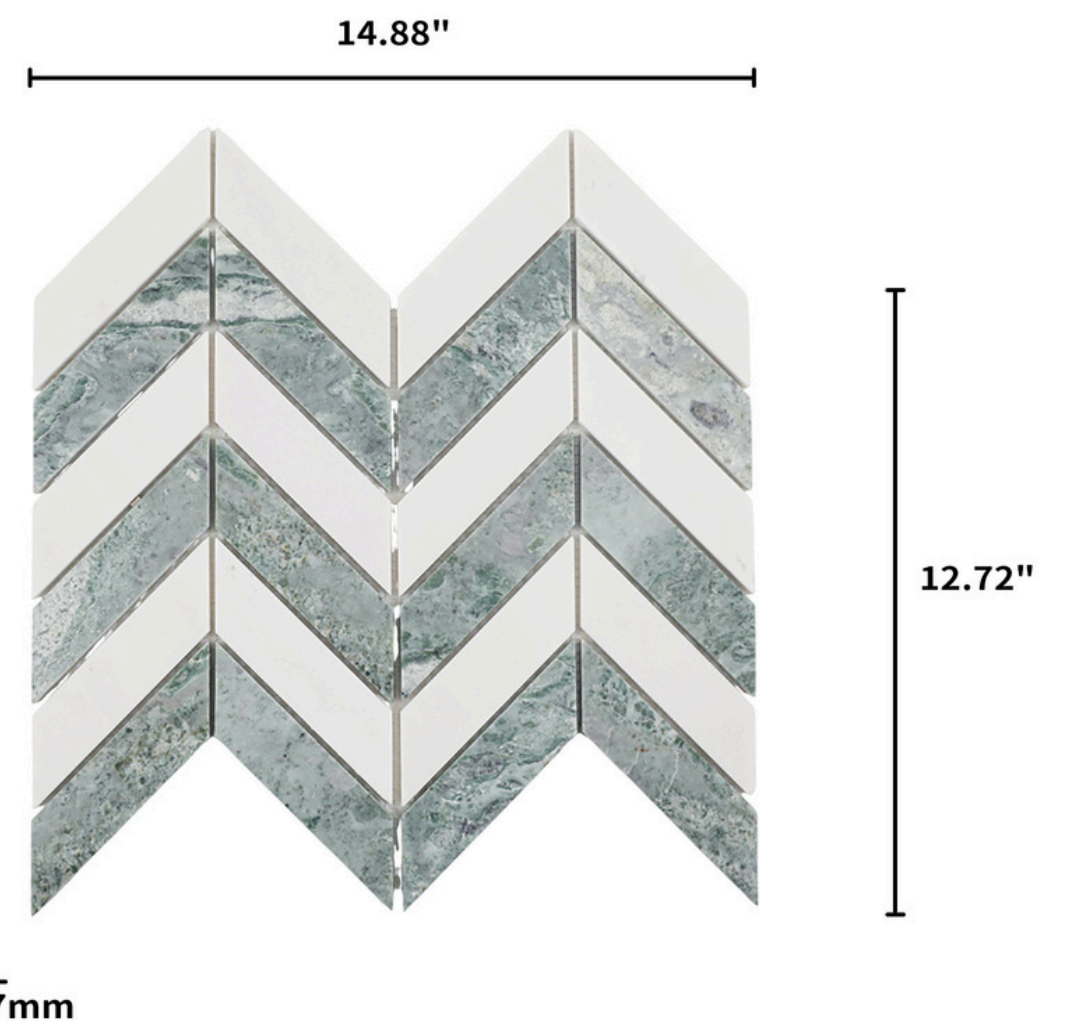

GIORBELLO

CHEVRON MARBLE

Description

Giorbello Chevron Marble (Sage Green & Crystal White)

Size

14.88"x12.72"

Finish

Honed

SIZE	THICKNES	P.E.I. Rating	PCS / BOX	SQFT / BOX	LBS / BOX
14.88"x12.72"	7mm	II, Light Traffic	5	6.571	26.46

Recommended Installations

Wall

Backsplash

Shower

Pool

Country of Origin

CHINA