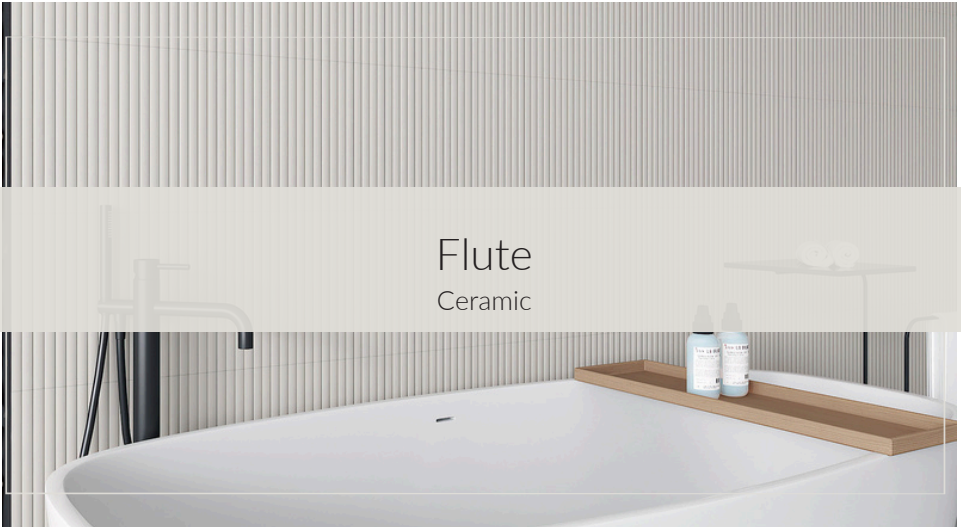

Giorbello

Flute

Flute Ceramic