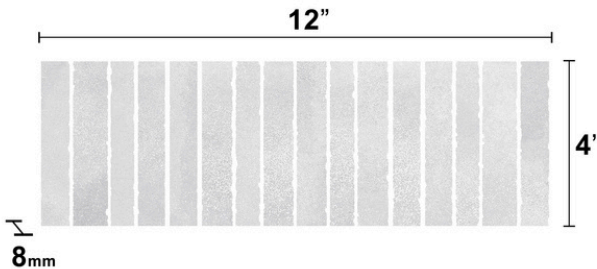

AVAILABLE COLORS

AVAILABLE SIZES