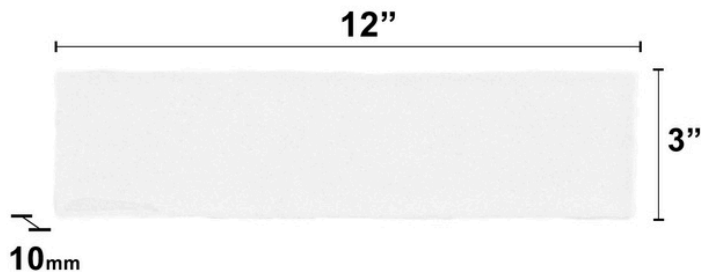

AVAILABLE COLORS

AVAILABLE SIZES