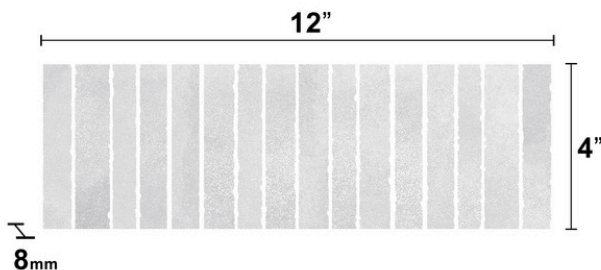

AVAILABLE COLORS

AVAILABLE SIZES