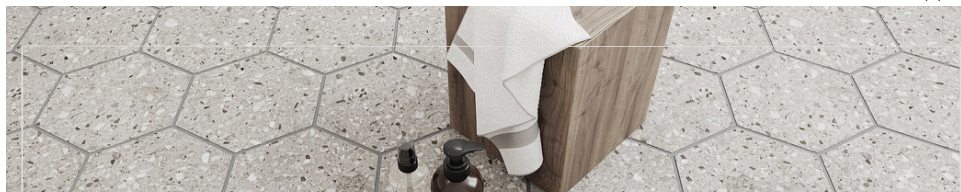

Giorbello

Ceppo