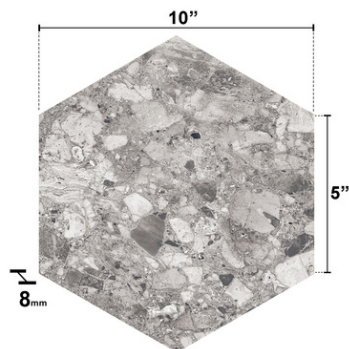

AVAILABLE COLORS

AVAILABLE SIZES