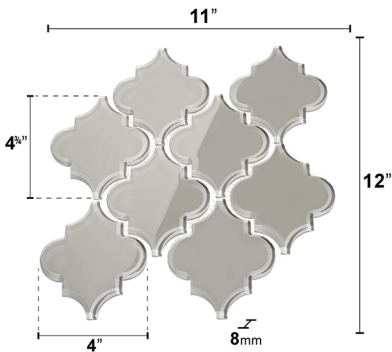

## Arabesque Glass Subway Tile

Country of origin

**CHINA**

RECOMMENDED INSTALLATIONS

	Standard	Our Result
P.E.I Rating	PEI 0	PEI 1
Water Absorption	>0.5%	>0.5%
Tile Grade	Grade 1	Grade 1

Description	Size	Finish
Giorbello Water Jet Tiles	11x12	Glossy high sheen

The images shown here are only representative, we strongly suggest you buy the sample to see the real color and pattern. Sizes and finishes may vary from the selection shown here due to availability.