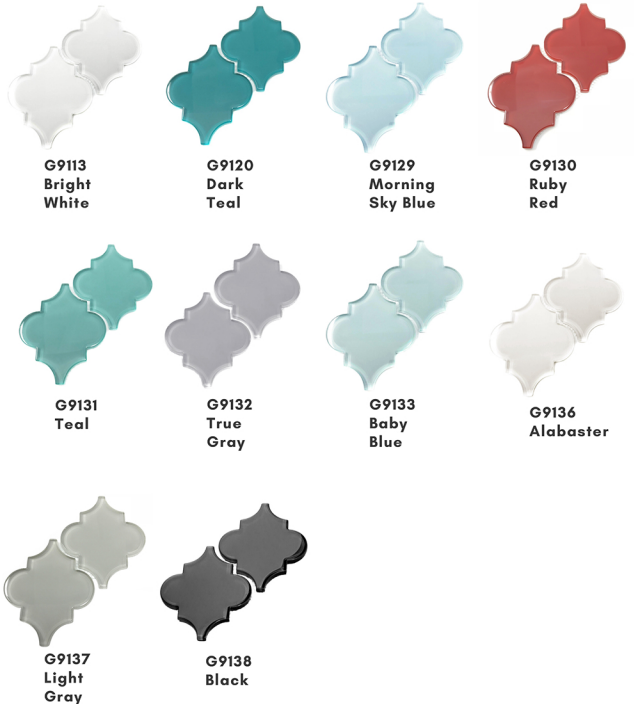

# Giorbello

## Arabesque Glass Subway Tile

Country of origin

**CHINA**

RECOMMENDED INSTALLATIONS

	Standard	Our Result
P.E.I Rating	PEI 0	PEI 1
Water Absorption	>0.5%	>0.5%
Tile Grade	Grade 1	Grade 1

Description	Size	Finish
Giorbello Water Jet Tiles	11x12	Glossy high sheen

The images shown here are only representative, we strongly suggest you buy the sample to see the real color and pattern. Sizes and finishes may vary from the selection shown here due to availability.