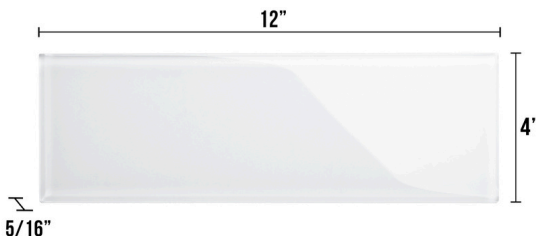

AVAILABLE SIZES