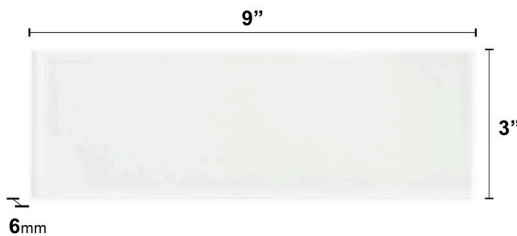

AVAILABLE SIZES